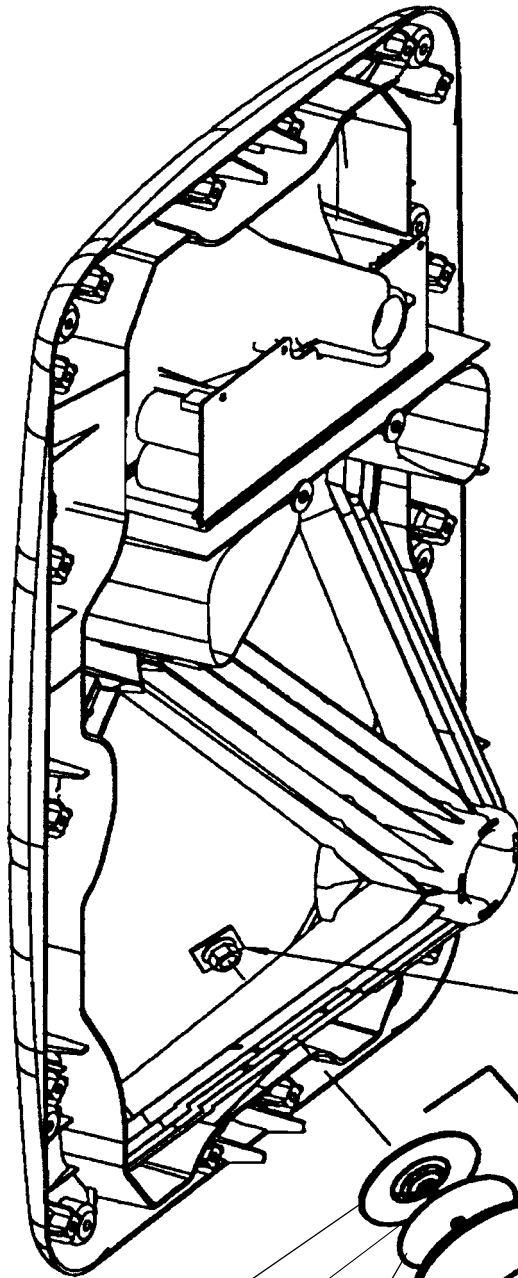

Transformer Mounting Power15, EON15P-1/230 and Powersub

Nut, XFormer (1)
Special 1/4-20
321244-001

Transformer Assy
(See Parts List)

Washer, Mounting
Transformer (2)
321321-001

Washer (1)
885-00088-00
(P1/230)

Pad, Mounting
Transformer (2)
321319-001

Washer (1)
Fender, #10, STNLS
844-90001-07
(P-1/230)

Screw, XFormer (1)
25-20 x 3.25 SCKT,HEX, ZINC
854-03001-44 (220V)
854-03073-52 (120V) (P-
1/230)

Note: Part numbers 321321-001 and 321319-001
are not used on the P-1/230 version