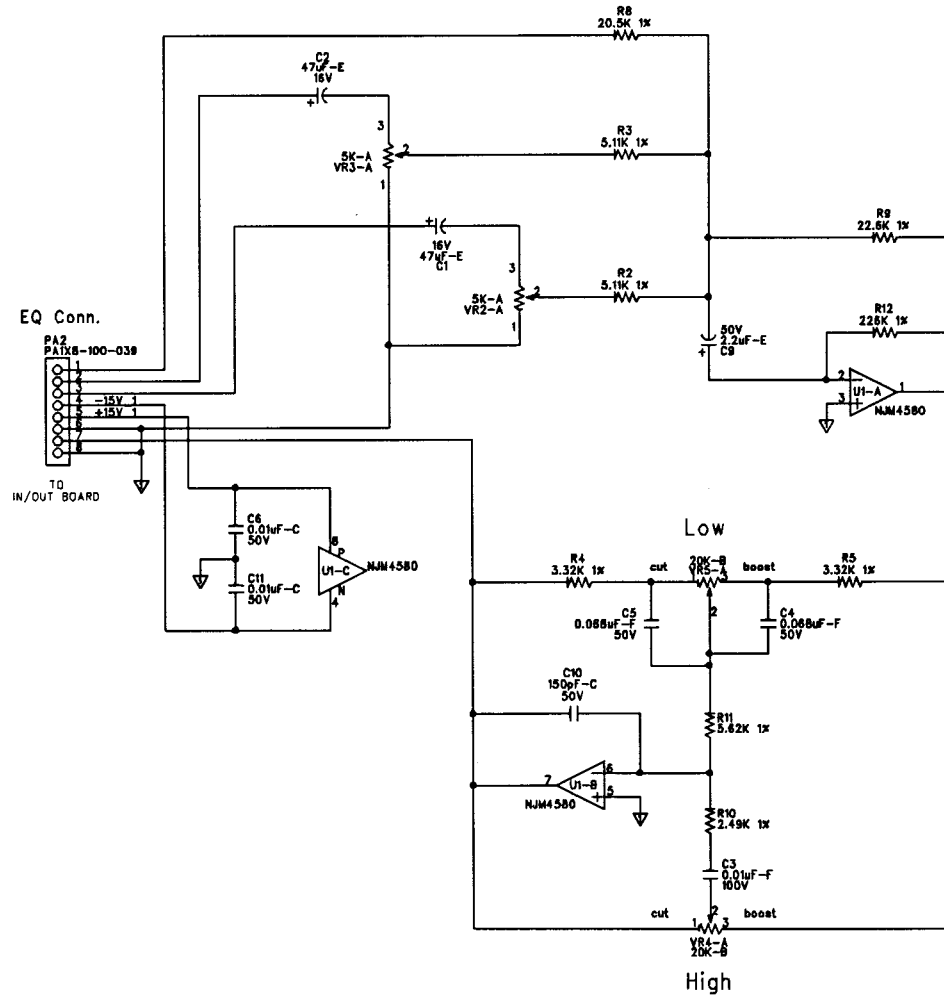

# JBL EON15-G2

SIZE: A	SHEET TITLE: EQ BOARD	REVISION: A0
START DATE: 03/08/00	DRAWING NO: 05-6369	SHEET: 4 OF 4